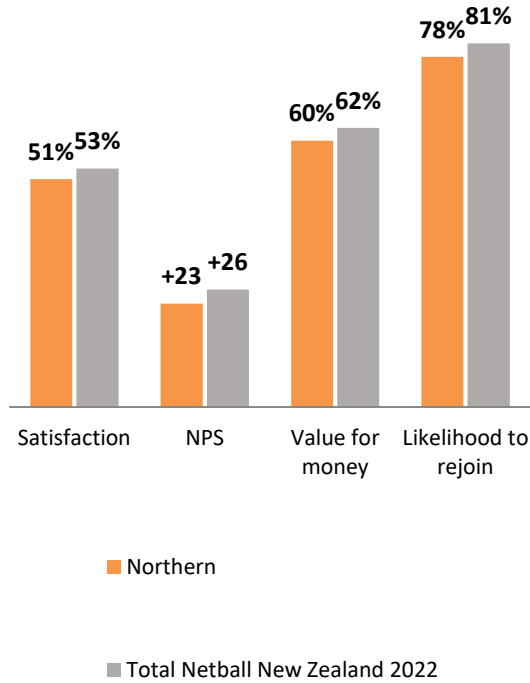

Netball New Zealand: Northern

Sample size of Region: n=367*

Sample size of Total Netball New Zealand 2022: n=3568*

*Note some questions exclude "Don't know"/ "Not applicable" answers so bases sizes may be smaller

Key metrics

Focus for improvement

Satisfaction with drivers (% very/ extremely satisfied)

Emphasis on fun, winning and skills

Centre environment (% agree/ strongly agree)

	Northern	Total Netball New Zealand 2022
Supportive and encouraging environment	76%	81%
I feel pressure from my centre to train more than I would like to	11%	7%
Too much focus on certain players/ teams	-	-