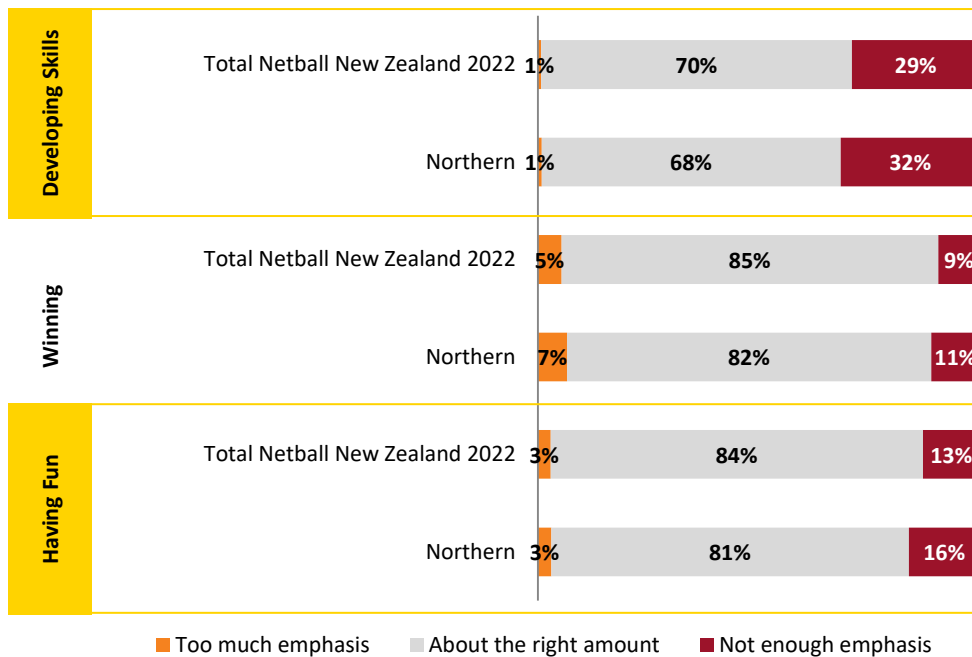

Netball New Zealand: Northern

Sample size of Region: n=367*

Sample size of Total Netball New Zealand 2022: n=3568*

*Note some questions exclude "Don't know"/ "Not applicable" answers so bases sizes may be smaller

Key metrics

Focus for improvement

Satisfaction with drivers (% very/ extremely satisfied)

Emphasis on fun, winning and skills

Centre environment (% agree/ strongly agree)

	Northern	Total Netball New Zealand 2022
Supportive and encouraging environment	76%	81%
I feel pressure from my centre to train more than I would like to	11%	7%
Too much focus on certain players/ teams	-	-

Sample profile

	Northern	Total Netball New Zealand 2022
Male	2%	3%
Female	98%	96%
5-12 years	40%	39%
13-18 years	26%	26%
19-34 years	10%	14%
35+ years	24%	22%
European/ Pākehā	71%	82%
Māori	29%	28%
Asian/ Indian	8%	3%
Pasifika	21%	8%
Other	6%	4%