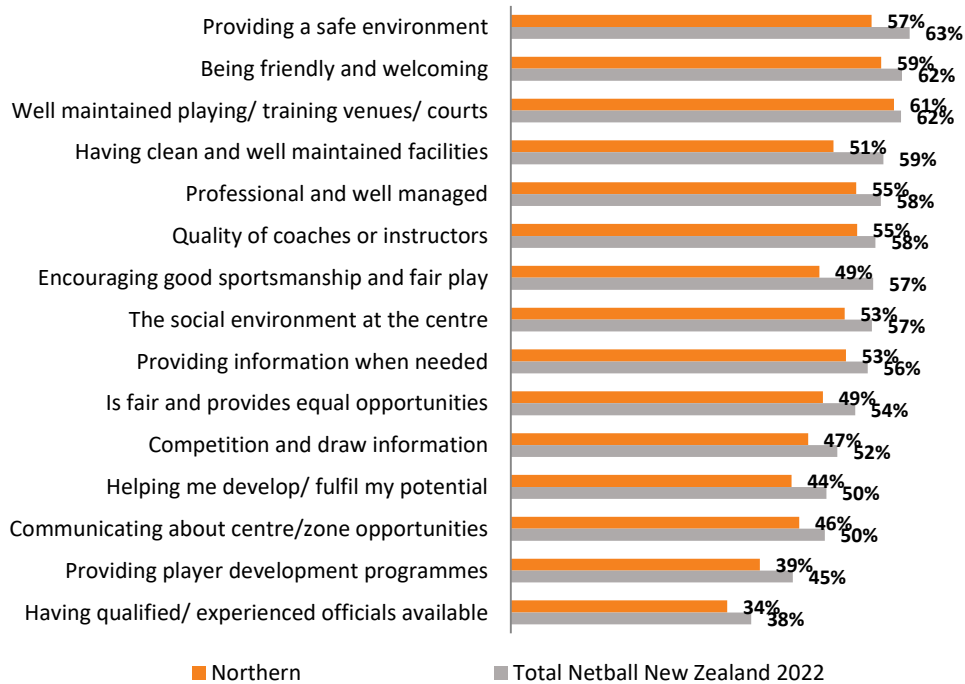

Netball New Zealand: Northern

Sample size of Region: n=367*

Sample size of Total Netball New Zealand 2022: n=3568*

*Note some questions exclude "Don't know"/ "Not applicable" answers so bases sizes may be smaller

Key metrics

Focus for improvement

Satisfaction with drivers (% very/ extremely satisfied)

Emphasis on fun, winning and skills

Centre environment (% agree/ strongly agree)

	Northern	Total Netball New Zealand 2022
Supportive and encouraging environment	76%	81%
I feel pressure from my centre to train more than I would like to	11%	7%
Too much focus on certain players/ teams	-	-