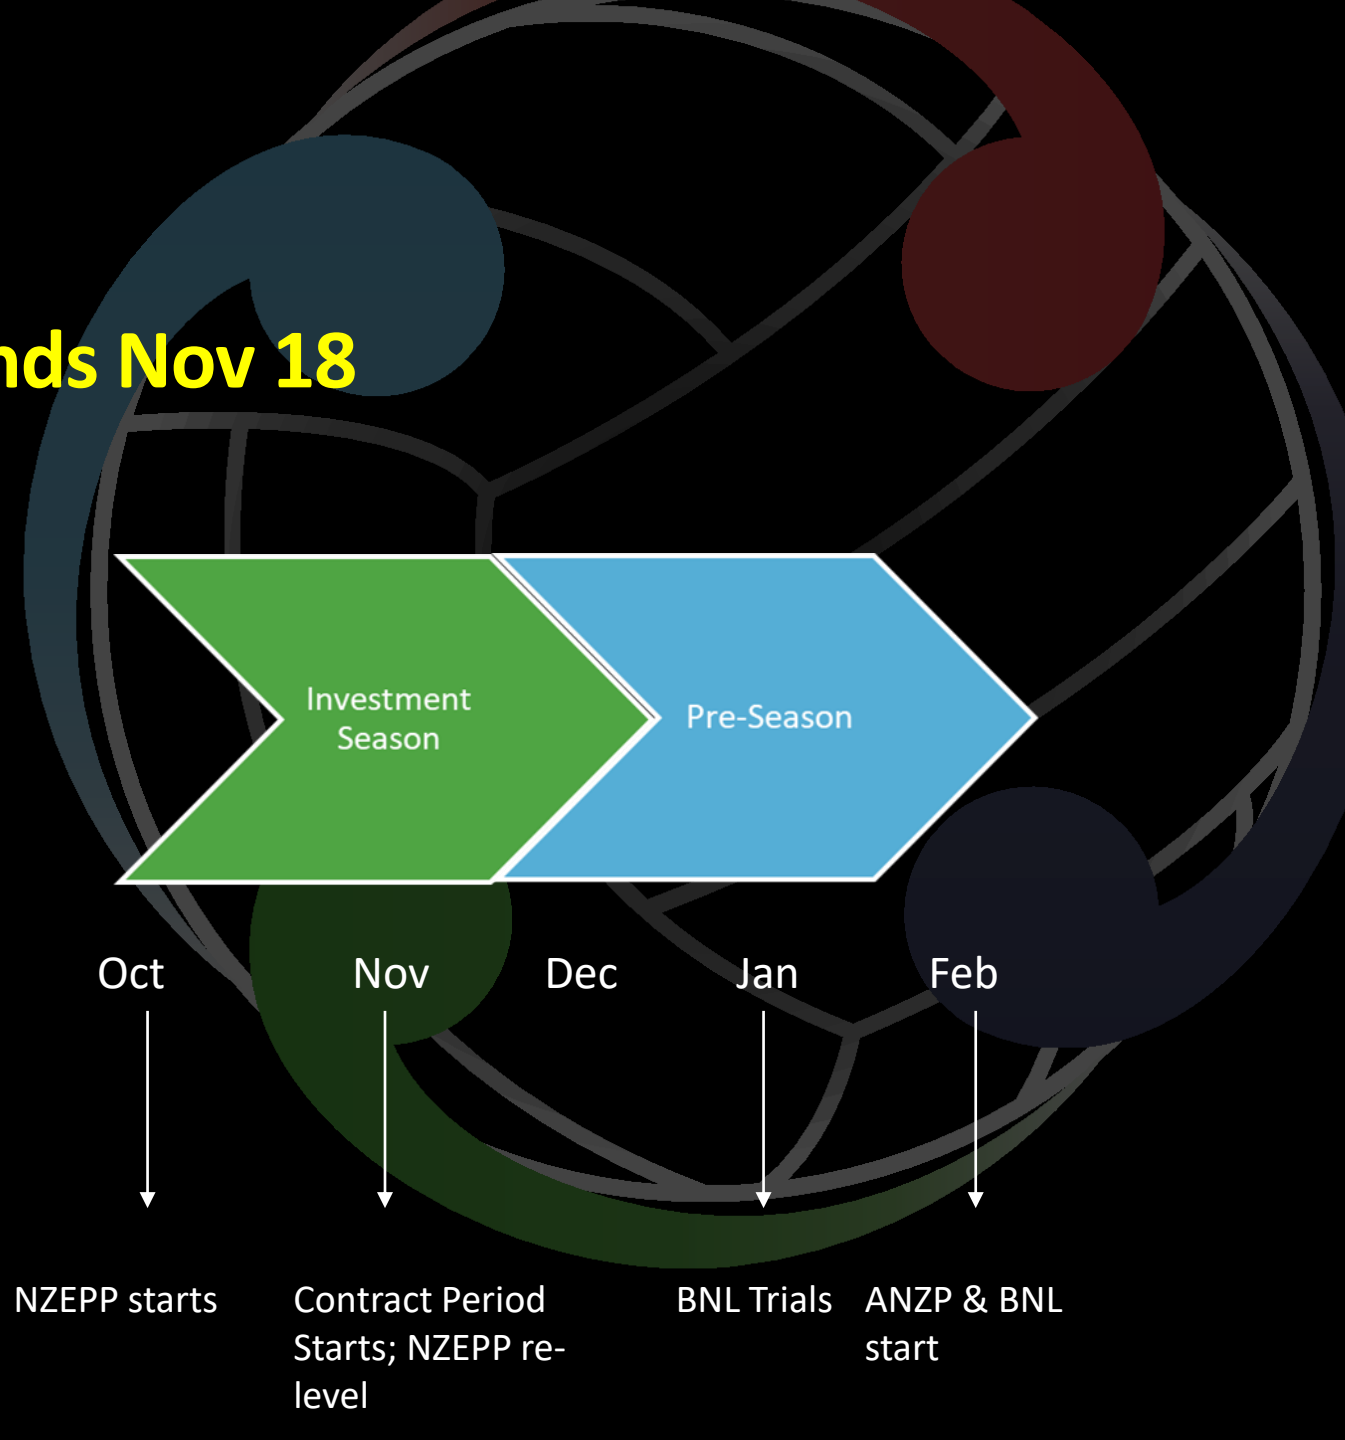

# TIMELINE

Sep Oct Nov Dec Jan Feb Mar Apr May Jun Jul Aug

↓  
NZEPP starts

↓  
BNL Trials

↓  
ANZP & BNL Starts

↓  
ANZP & BNL Ends

Club/School starts

U19s  
U17s  
Club/School finishes

# BLOCKS

- **Block 1 – ends Nov 18**
- **Block 2**
- **Block 3**

Oct

Nov

Dec

Jan

Feb

Investment  
Season